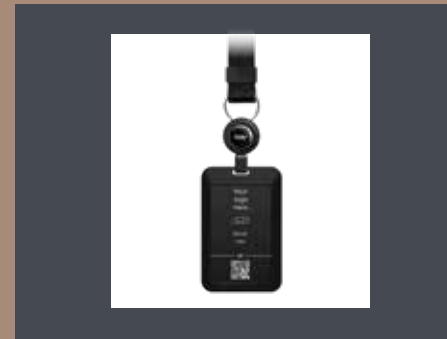

ID HOLDER

An advanced identification accessory that enables secure data exchange and smart functionalities. Ideal for contactless access control, identification, and data sharing.

TEAM 99AED