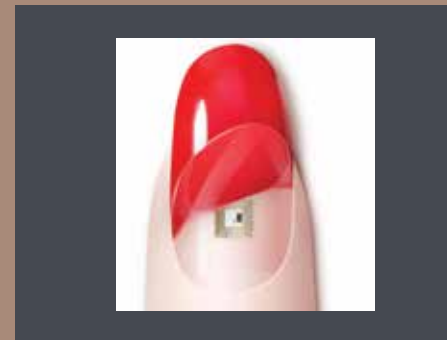

NAIL CHIP

A cutting-edge nail accessory incorporating smart technology. Enables seamless data transfer and contactless interactions for various applications. Bringing innovation to nail art.

SOLO 99AED