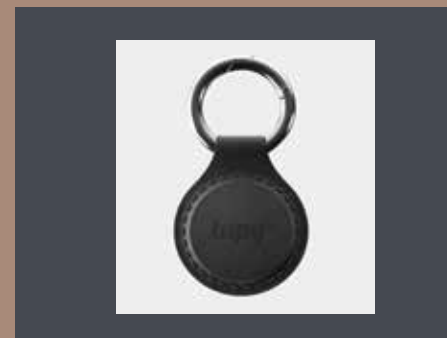

TEAM 180AED

ID HOLDER

An advanced identification accessory that enables secure data exchange and smart functionalities. Ideal for contactless access control, identification, and data sharing.

TEAM 99AED

NAIL CHIP

A cutting-edge nail accessory incorporating smart technology. Enables seamless data transfer and contactless interactions for various applications. Bringing innovation to nail art.

SOLO 99AED

KEYCHAIN

A technologically enhanced medal that allows for seamless interactions and data sharing. Combines traditional recognition with smart capabilities, making it a unique and innovative keepsake.

TEAM 99AED

New arrived

LIFESAVER TAPY WATCH

A life-saving wearable with advanced features, offering security and convenience without the need for physical contact. Designed to enhance safety and provide vital assistance in critical situations.