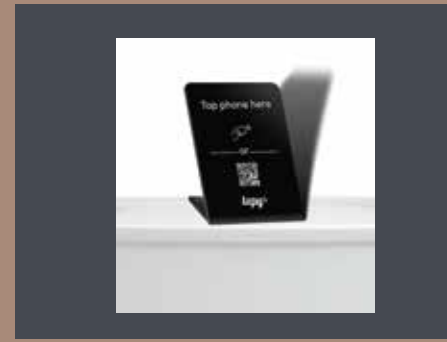

Tapy Collection

PHONE TAG

ables wireless data transmission and contactless interactions when attached to your phone. Convenient for mobile payments, access control, and data sharing.

TEAM 120AED

BADGE

A tech-savvy identification accessory allowing seamless data exchange and secure interactions. Perfect for access control, event management, and contactless authentication.

TEAM 120AED

TABLE MENU

An innovative table accessory facilitating contactless interactions & smart services. Enhances dining experiences with efficient ordering and interactive features.

TEAM 250AED

APPLE STRAP

A high-tech wristband designed for Apple Watches, offering smart functionalities without physical contact. Elevates the watch's capabilities with seamless data exchange.

**SOLO 150AED
TEAM 190AED**

STAND MENU